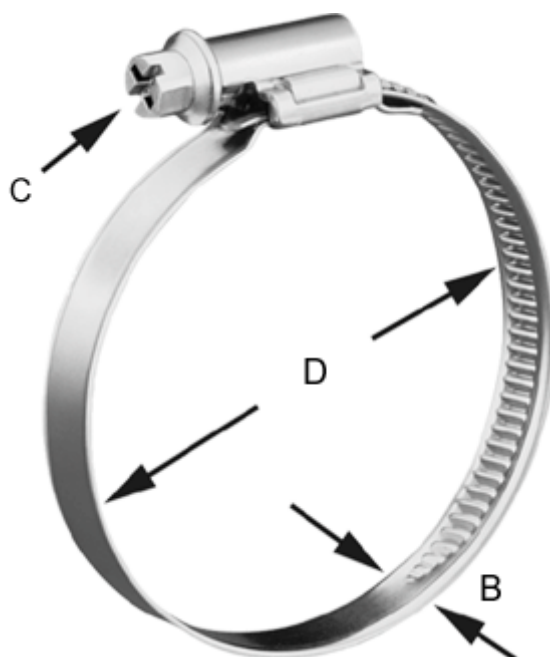

Article number: 021366704026

Description: Worm Drive Hose Clip
TORRO 20-32/12 C7 W4

Measures

C (screw type) = C7 - 7mm

Diameter D = 20-32

Width B = 12.0